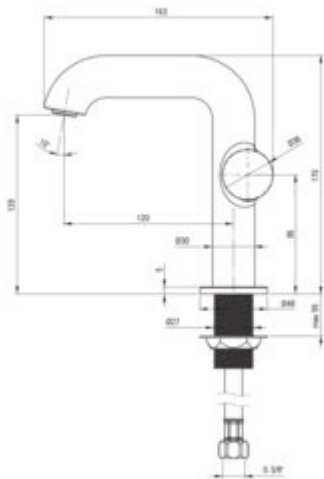

SILIA HEXA

Washbasin tap, with rectangular spout

Product code: BHS_R24M

EAN: 5907650886877

Color: brushed gold

Warranty [years]: 7

Mixer

Finish	brushed gold
Material	brass
Mixer type	single-handle, mixer
Installation method	standing
Total mixer height [mm]	170
Flow class [l/min]	Z - 4-9 l/min
Acoustic group [dB]	I (x <= 20)

Mixer cartridge

Ceramic cartridge size	25 mm
------------------------	-------

Spout

Mixer spout range [mm]	120
Material	brass

Aerator

Aerator type	flat, swivel, honeycomb
Aerator size	M24

Connecting hose

Length [mm]	450
Installation thread	3/8"
Connection thread	M10

Features:

- Deante Design Studio Collection
- Decorative lever - jewelry for your bathroom
- Noble form and timeless simplicity
- Innovative and easy to maintain brushed gold coating
- Coating applied using the PVD method
- The mixer is equipped with a stream aerator
- The movable aerator allows you to direct the water stream
- 45 cm connection hoses included
- The mixer body is made of the highest quality brass
- The mounting sleeve facilitates the installation of the mixer
- Only the best materials, the quality of which has been confirmed by laboratory tests
- Z flow class (4-9 l/min) allowing for water consumption reduction
- The lever on the side makes it easier to keep the spout clean
- Cleaning agent for fixtures in all colors available