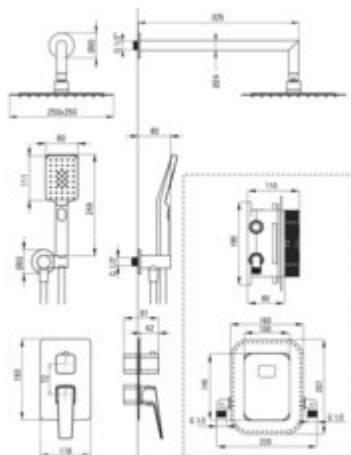

BLUR
Concealed shower set, with mixer
BOX

Product code: BXYZNQLM
EAN: 5907650889991
Color: nero
Warranty [years]: 7

Mixer (BXY_NQLM)	
Mixer type	Concealed BOX
Installation method	concealed

Mixer (BXY_X44Z)	
Mixer type	Concealed BOX
Installation method	concealed

Mixer (BXY_M44M)	
Mixer type	concealed BOX body, mixer
Installation method	concealed
Flow class [l/min]	B <= 25.2 (19.9 - 25.2)
Acoustic group [dB]	I (x <= 20)

Spout	
Spout type	still
Range of shower/ bath spout [mm]	325

Shower overhead	
Shape	square
Material	stainless steel
Width [mm]	250
Length [mm]	250
Anti-calc	yes
Number of functions	1
Stream type	rain

Hand shower	
Number of functions	3
Anti-calc	yes
Stream type	rain, mist, mixed

Hose	
Length [mm]	1500
Braid material	PVC
Anti-twist	1

Angled hose connector	
Finish	nero
Connection type	for the hose with hand shower holder
Shape	round
Material	brass
Connection thread	yes
Concealed mounting	yes