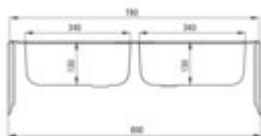

TECHNO

Steel sink, 2-bowl

Product code: ZMU_0200

EAN: 5907650845744

Color: satin

Warranty [years]: 2

Sink

| | |
|----------------------------|---------------|
| Finish | satin |
| Surface type | satin, smooth |
| Material | steel 201 |
| Installation method | inset |
| Number of bowls | 2 |
| Minimum cabinet width [mm] | 800 |
| Width [mm] | 440 |
| Length [mm] | 790 |
| Height [mm] | 130 |
| Bowl depth [mm] | 130 |
| 2nd bowl depth [mm] | 130 |
| Cut-out Length [mm] | 770 |
| Cut-out Width [mm] | 420 |
| Reversible | no |
| Equipped with accessories | yes |
| Drain diameter | 2" |

Sink waste kit

| | |
|---|--------|
| Finish | steel |
| Plug type | manual |
| Low siphon/ Space saver | yes |
| possibility to connect a dishwasher/ washing machine | yes |

Features:

- High-strength stainless steel
- The sink is equipped with fittings with a connection to the dishwasher
- Natural antiseptic properties of steel
- Dedicated cleaning agent, safe for cleaned surfaces
- Self-drilling tap hole - without voiding the warranty.