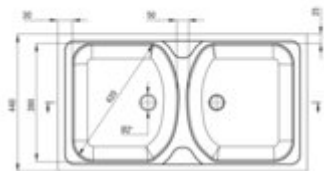

TECHNO

Steel sink, 2-bowl

Product code: ZMU_0200

EAN: 5907650845744

Color: satin

Warranty [years]: 2

Sink

| | |
|----------------------------|---------------|
| Finish | satin |
| Surface type | satin, smooth |
| Material | steel 201 |
| Installation method | inset |
| Number of bowls | 2 |
| Minimum cabinet width [mm] | 800 |
| Width [mm] | 440 |
| Length [mm] | 790 |
| Height [mm] | 130 |
| Bowl depth [mm] | 130 |
| 2nd bowl depth [mm] | 130 |
| Cut-out Length [mm] | 770 |
| Cut-out Width [mm] | 420 |
| Reversible | no |
| Equipped with accessories | yes |
| Drain diameter | 2" |

Sink waste kit

| | |
|---|--------|
| Finish | steel |
| Plug type | manual |
| Low siphon/ Space saver | yes |
| possibility to connect a dishwasher/ washing machine | yes |

Features:

- High-strength stainless steel
- The sink is equipped with fittings with a connection to the dishwasher
- Natural antiseptic properties of steel
- Dedicated cleaning agent, safe for cleaned surfaces
- Self-drilling tap hole - without voiding the warranty.