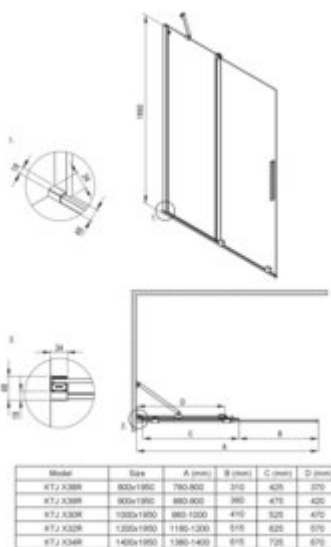

**PRIZMA**  
Shower cabin, rectangular

**Product code:** KPNFP12S08  
**EAN:** 5907650899488  
**Color:** brushed steel  
**Warranty [years]:** 5

**Showe cabin (KTJ\_F32R)**

Width [mm]	1200
Height [mm]	1950
Glass finish	transparent
Glass thickness [mm]	6
Active cover	yes
Side dimension [mm]	1200
Railings	short to perpendicular wall/long to parallel wall
Tempered glass TOTAL WHITE	no
Reversible doors	yes
Installation without shower tray possible	yes
Possibility to install a railing to a perpendicular wall	yes

**Showe cabin (KTJ\_F38P)**

Width [mm]	800
Height [mm]	1950
Glass finish	transparent
Glass thickness [mm]	6
Active cover	yes
Side dimension [mm]	780
Tempered glass TOTAL WHITE	no
Reversible doors	yes
Installation without shower tray possible	yes