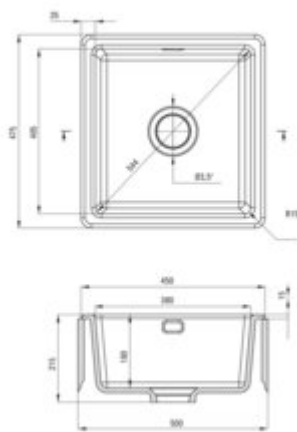

SABOR
Ceramic sink, 1-bowl

Product code: ZCB_3103
EAN: 5907650877974
Color: grey matte
Warranty [years]: 2

Sink

Finish	grey
Surface type	matte
Material	ceramic
Installation method	inset, undermount
Number of bowls	1
Minimum cabinet width [mm]	500
Width [mm]	475
Length [mm]	450
Height [mm]	215
Bowl depth [mm]	180
Cut-out Length [mm]	430
Cut-out Width [mm]	455
Reversible	no
Equipped with accessories	yes
Drain diameter	3.5"

Sink waste kit

Finish	steel
Plug type	manual
Low siphon/ Space saver	yes
possibility to connect a dishwasher/ washing machine	yes

Features:

- **ATTENTION!** Before cutting a hole in the tabletop to install the sink, take into account th
- The sink is equipped with fittings with a connection to the dishwasher
- Hard and durable ceramics does not lose its properties with long use
- Dedicated cleaning agent, safe for cleaned surfaces
- Space-saving siphon which facilitates e.g. sorting waste