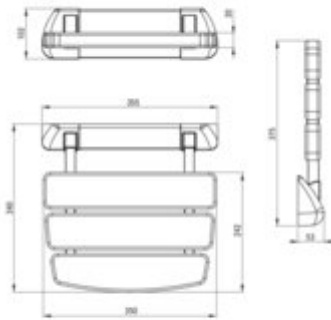

## Wall-mounted seat, foldable

**Product code:** NIV\_651A

**EAN:** 5907650822967

**Color:** white

**Warranty [years]:** 2

Finish	white
Material	ABS, aluminium
Height [mm]	102
Width [mm]	355
Depth [mm]	340
Load [kg]	130