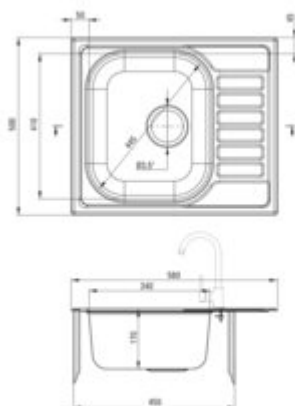

SOUL

Steel sink, 1-bowl with drainer

Product code: ZEO_011A

EAN: 5908212018071

Color: satin

Warranty [years]: 2

Sink

Finish	satin
Surface type	satin
Material	steel 304
Installation method	inset
Number of bowls	1
Minimum cabinet width [mm]	450
Width [mm]	500
Length [mm]	580
Height [mm]	170
Bowl depth [mm]	170
Cut-out Length [mm]	560
Cut-out Width [mm]	480
Reversible	yes
Equipped with accessories	yes
Drain diameter	3.5"

Sink waste kit

Finish	steel
Plug type	manual
Low siphon/ Space saver	yes
possibility to connect a dishwasher/ washing machine	yes

Features:

- High-strength stainless steel
- The sink is equipped with fittings with a connection to the dishwasher
- Natural antiseptic properties of steel
- Dedicated cleaning agent, safe for cleaned surfaces
- Reversible steel sink - install with the bowl on the left or right side
- Self-drilling tap hole - without voiding the warranty.