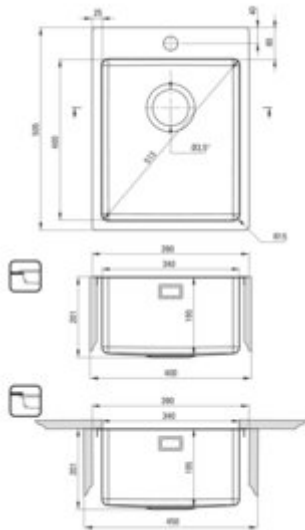

OLFATO PRECIOUS

Steel sink, 1-bowl

Product code: ZPO_R10E

EAN: 5907650869542

Color: brushed gold

Warranty [years]: 2

Sink

Finish	brushed gold
Surface type	brushed
Material	steel 304
Installation method	flush, inset, undermount
Number of bowls	1
Minimum cabinet width [mm]	400
Width [mm]	505
Length [mm]	390
Height [mm]	200
Bowl depth [mm]	200
Cut-out Length [mm]	370
Cut-out Width [mm]	485
Cut-out Length [mm]	340
Cut-out Width [mm]	400
Reversible	no
Equipped with accessories	yes
Drain diameter	3.5"
Number of holes	1

Sink waste kit

Finish	brushed gold
Plug type	manual
Low siphon/ Space saver	yes
possibility to connect a dishwasher/ washing machine	yes

Features:

- Deante Design Studio Collection
- High-strength stainless steel
- The sink is equipped with fittings with a connection to the dishwasher
- Natural antiseptic properties of steel
- Space-saving siphon which facilitates e.g. sorting waste
- Coating applied using the PVD method
- Dedicated cleaning agent, safe for cleaned surfaces
- Self-drilling tap hole - without voiding the warranty.