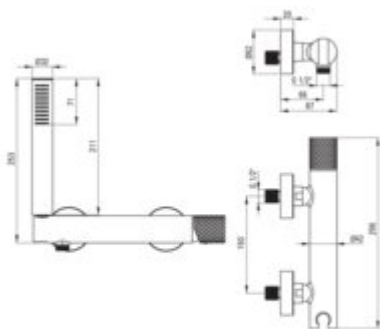

SILIA HEXA

Shower mixer, with shower set

Product code: BHS_F41M

EAN: 5907650886662

Color: brushed steel

Warranty [years]: 7

Mixer

Finish	steel
Material	brass
Mixer type	single-handle, mixer
Installation method	wall-mounted
Total mixer height [mm]	87
Flow class [l/min]	A <= 15 (9.1 - 15)
Acoustic group [dB]	I (x <= 20)

Mixer cartridge

Ceramic cartridge size	35 mm
------------------------	-------

Hose

Length [mm]	1500
Anti-twist	1

Hand shower

Number of functions	1
Anti-calc	yes
Additional features	cool-out

Features:

- Deante Design Studio Collection
- Decorative lever - jewelry for your bathroom
- Noble form and timeless simplicity
- Handset holder integrated with the battery body
- Innovative and easy to maintain brushed steel coating
- Coating applied using the PVD method
- The mixer body is made of the highest quality brass
- Only the best materials, the quality of which has been confirmed by laboratory tests
- Durable hose ends made of brass
- Anti-twist system, preventing the hose from twisting
- Cool-out hand shower
- Cleaning agent for fixtures in all colors available