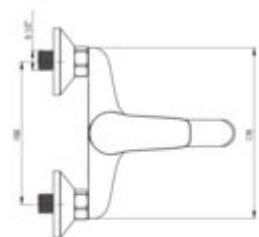

BORO

Washbasin tap, wall-mounted

Product code: BMO_050M

EAN: 5908212083581

Color: chrome

Warranty [years]: 7

Mixer

Finish	chrome
Material	brass
Mixer type	single-handle, mixer
Installation method	wall-mounted
Flow class [l/min]	A <= 15 (9.1 - 15)
Acoustic group [dB]	II (20 < x <= 30)

Mixer cartridge

Ceramic cartridge size	35 mm
------------------------	-------

Spout

Mixer spout range [mm]	233
------------------------	-----

Aerator

Aerator type	honeycomb
Aerator size	M24

Features:

- Cleaning agent for fixtures in all colors available
- Only the best materials, the quality of which has been confirmed by laboratory tests
- The mixer is equipped with a stream aerator