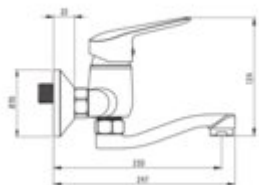

BORO

Washbasin tap, wall-mounted

Product code: BMO_050M

EAN: 5908212083581

Color: chrome

Warranty [years]: 7

Mixer

Finish	chrome
Material	brass
Mixer type	single-handle, mixer
Installation method	wall-mounted
Flow class [l/min]	A <= 15 (9.1 - 15)
Acoustic group [dB]	II (20 < x <= 30)

Mixer cartridge

Ceramic cartridge size	35 mm
------------------------	-------

Spout

Mixer spout range [mm]	233
------------------------	-----

Aerator

Aerator type	honeycomb
Aerator size	M24

Features:

- Cleaning agent for fixtures in all colors available
- Only the best materials, the quality of which has been confirmed by laboratory tests
- The mixer is equipped with a stream aerator