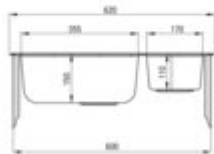

XYLO
Steel sink, 1.5-bowl

Product code: ZEX_3503

EAN: 5908212043165

Color: décor

Warranty [years]: 2

Sink

Finish	décor
Surface type	décor
Material	steel 304
Installation method	inset
Number of bowls	1.5
Minimum cabinet width [mm]	600
Width [mm]	440
Length [mm]	620
Height [mm]	150
Bowl depth [mm]	150
2nd bowl depth [mm]	110
Cut-out Length [mm]	600
Cut-out Width [mm]	420
Reversible	yes
Equipped with accessories	yes
Drain diameter	3.5"

Sink waste kit

Finish	steel
Plug type	manual
Low siphon/ Space saver	yes
possibility to connect a dishwasher/ washing machine	yes

Features:

- High-strength stainless steel
- The sink is equipped with fittings with a connection to the dishwasher
- Natural antiseptic properties of steel
- The decor finish has increased scratch resistance
- Additional multi-functional small compartment - e.g. for rinsing vegetables and fruits or
- Dedicated cleaning agent, safe for cleaned surfaces
- Self-drilling tap hole - without voiding the warranty.