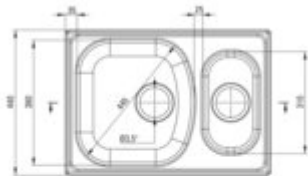

XYLO
Steel sink, 1.5-bowl

Product code: ZEX_3503

EAN: 5908212043165

Color: décor

Warranty [years]: 2

Sink

Finish	décor
Surface type	décor
Material	steel 304
Installation method	inset
Number of bowls	1.5
Minimum cabinet width [mm]	600
Width [mm]	440
Length [mm]	620
Height [mm]	150
Bowl depth [mm]	150
2nd bowl depth [mm]	110
Cut-out Length [mm]	600
Cut-out Width [mm]	420
Reversible	yes
Equipped with accessories	yes
Drain diameter	3.5"

Sink waste kit

Finish	steel
Plug type	manual
Low siphon/ Space saver	yes
possibility to connect a dishwasher/ washing machine	yes

Features:

- High-strength stainless steel
- The sink is equipped with fittings with a connection to the dishwasher
- Natural antiseptic properties of steel
- The decor finish has increased scratch resistance
- Additional multi-functional small compartment - e.g. for rinsing vegetables and fruits or
- Dedicated cleaning agent, safe for cleaned surfaces
- Self-drilling tap hole - without voiding the warranty.