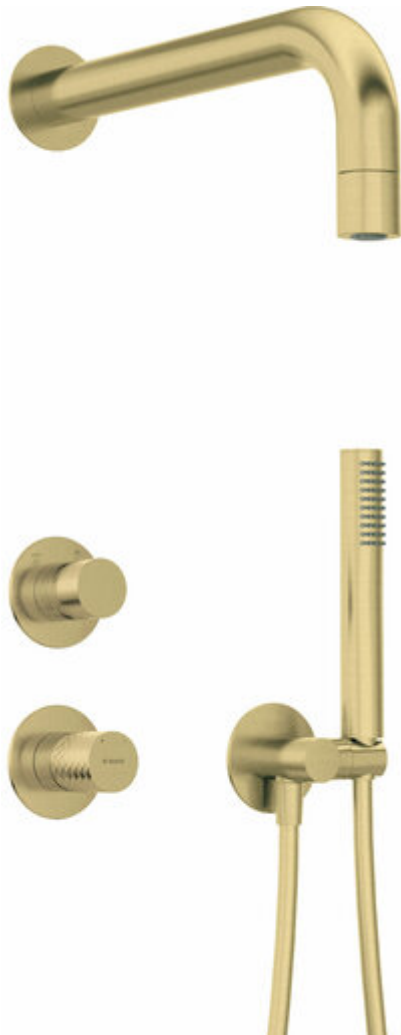

SILIA HEXA

Concealed shower set, with a fixed shower head

Product code: NHS_R9XK

EAN: 5907650886747

Color: brushed gold

Warranty [years]: 7

Mixer

Mixer type	single-handle, mixer
Installation method	concealed
Flow class [l/min]	S - 15.1-19.8 l/min
Acoustic group [dB]	I (x <= 20)

Spout

Spout type	still
Range of shower/ bath spout [mm]	382

Shower overhead

Shape	round
Material	brass
thickness	42
Diameter [mm]	42
Anti-calc	yes
Number of functions	1
Stream type	rain

Hand shower

Number of functions	1
Anti-calc	yes
Stream type	rain
Additional features	cool-out

Hose

Length [mm]	1500
Braid material	PVC
Anti-twist	1

Angled hose connector

Finish	brushed gold
Connection type	for the hose with hand shower holder
Shape	round
Material	brass
Connection thread	yes
Concealed mounting	yes

Features:

- Deante Design Studio Collection
- Decorative lever - jewelry for your bathroom
- Noble form and timeless simplicity
- Optimal cone-shaped water flow
- Innovative and easy to maintain brushed gold coating
- Coating applied using the PVD method
- Flush-mounted installation ensures the aesthetics of the bathroom
- The faucet includes a concealed element
- The mixer body is made of the highest quality brass
- Only the best materials, the quality of which has been confirmed by laboratory tests
- Adjustable shower hand angle
- Anti-calc system facilitating the removal of limescale deposits
- Anti-calc hand shower
- Anti-twist system, preventing the hose from twisting
- Cool-out hand shower