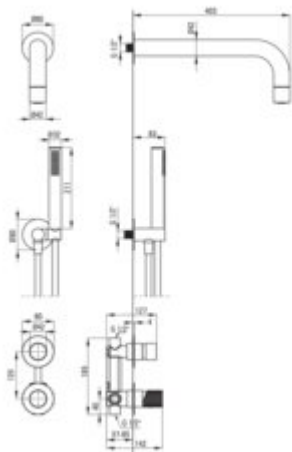

SILIA HEXA

Concealed shower set, with a fixed shower head

Product code: NHS_R9XK

EAN: 5907650886747

Color: brushed gold

Warranty [years]: 7

Mixer

Mixer type	single-handle, mixer
Installation method	concealed
Flow class [l/min]	S - 15.1-19.8 l/min
Acoustic group [dB]	I (x <= 20)

Spout

Spout type	still
Range of shower/ bath spout [mm]	382

Shower overhead

Shape	round
Material	brass
thickness	42
Diameter [mm]	42
Anti-calc	yes
Number of functions	1
Stream type	rain

Hand shower

Number of functions	1
Anti-calc	yes
Stream type	rain
Additional features	cool-out

Hose

Length [mm]	1500
Braid material	PVC
Anti-twist	1

Angled hose connector

Finish	brushed gold
Connection type	for the hose with hand shower holder
Shape	round
Material	brass
Connection thread	yes
Concealed mounting	yes

Features:

- Deante Design Studio Collection
- Decorative lever - jewelry for your bathroom
- Noble form and timeless simplicity
- Optimal cone-shaped water flow
- Innovative and easy to maintain brushed gold coating
- Coating applied using the PVD method
- Flush-mounted installation ensures the aesthetics of the bathroom
- The faucet includes a concealed element
- The mixer body is made of the highest quality brass
- Only the best materials, the quality of which has been confirmed by laboratory tests
- Adjustable shower hand angle
- Anti-calc system facilitating the removal of limescale deposits
- Anti-calc hand shower
- Anti-twist system, preventing the hose from twisting
- Cool-out hand shower