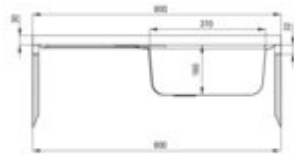

## Steel sink, 1-bowl with drainer

Product code: ZM5\_011L

EAN: 5907650846444

Color: satin

Warranty [years]: 2

### Sink

Finish	satin
Surface type	satin
Material	steel 201
Installation method	lay-on
Number of bowls	1
Minimum cabinet width [mm]	800
Width [mm]	500
Length [mm]	800
Height [mm]	160
Bowl depth [mm]	160
Equipped with accessories	yes
Drain diameter	2"