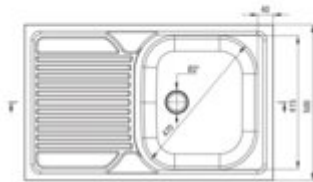

### Sink

Finish	satin
Surface type	satin
Material	steel 201
Installation method	lay-on
Number of bowls	1
Minimum cabinet width [mm]	800
Width [mm]	500
Length [mm]	800
Height [mm]	160
Bowl depth [mm]	160
Equipped with accessories	yes
Drain diameter	2"