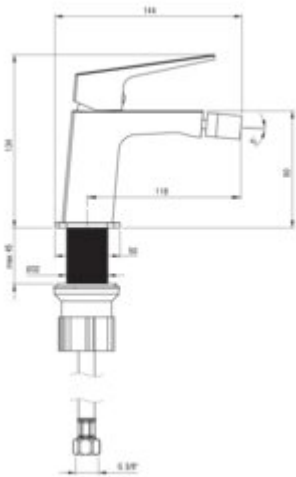

BLUR

Bidet tap

Product code: BQL_030M

EAN: 5907650869917

Color: chrome

Warranty [years]: 7

Mixer

Finish	chrome
Material	brass
Mixer type	single-handle, mixer
Installation method	standing
Total mixer height [mm]	134
Flow class [l/min]	Z - 4-9 l/min
Acoustic group [dB]	II (20 < x <= 30)

Mixer cartridge

Ceramic cartridge size	26 mm
------------------------	-------

Spout

Mixer spout range [mm]	118
------------------------	-----

Aerator

Aerator type	honeycomb
Aerator size	M18

Connecting hose

Length [mm]	450
Installation thread	3/8"
Connection thread	M10

Features:

- Only the best materials, the quality of which has been confirmed by laboratory tests
- The mixer is equipped with a stream aerator
- The mixer body is made of the highest quality brass
- 45 cm connection hoses included
- The mounting sleeve facilitates the installation of the mixer
- Z flow class (4-9 l/min) allowing for water consumption reduction
- Cleaning agent for fixtures in all colors available