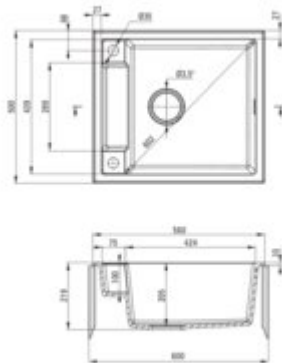

MAGNETIC

Magnetic granite sink, 1-bowl

Product code: ZRM_S103

EAN: 5908212095027

Color: metallic grey

Warranty [years]: 18

Sink

Finish	metallic grey
Surface type	matte
Material	granite
Installation method	inset
Number of bowls	1
Minimum cabinet width [mm]	600
Width [mm]	500
Length [mm]	560
Height [mm]	219
Bowl depth [mm]	205
Cut-out Length [mm]	540
Cut-out Width [mm]	480
Reversible	yes
Equipped with accessories	yes
Drain diameter	3.5"
Number of holes	2