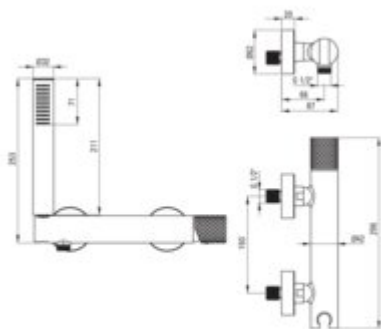

SILIA HEXA

Shower mixer, with shower set

Product code: BHS_F41M

EAN: 5907650886662

Color: brushed steel

Warranty [years]: 7

Mixer

Finish	steel
Material	brass
Mixer type	single-handle, mixer
Installation method	wall-mounted
Total mixer height [mm]	87
Flow class [l/min]	A <= 15 (9.1 - 15)
Acoustic group [dB]	I (x <= 20)

Mixer cartridge

Ceramic cartridge size	35 mm
------------------------	-------

Hose

Length [mm]	1500
Anti-twist	1

Hand shower

Number of functions	1
Anti-calc	yes
Additional features	cool-out

Features:

- Deante Design Studio Collection
- Decorative lever - jewelry for your bathroom
- Noble form and timeless simplicity
- Handset holder integrated with the battery body
- Innovative and easy to maintain brushed steel coating
- Coating applied using the PVD method
- The mixer body is made of the highest quality brass
- Only the best materials, the quality of which has been confirmed by laboratory tests
- Durable hose ends made of brass
- Anti-twist system, preventing the hose from twisting
- Cool-out hand shower
- Cleaning agent for fixtures in all colors available