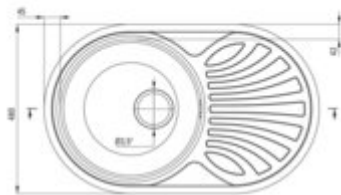

TWIST

Steel sink, 1-bowl with drainer

Product code: ZEU_011B

EAN: 5907650846390

Color: satin

Warranty [years]: 2

Sink

Finish	satin
Surface type	smooth, satin
Material	steel 201
Installation method	inset
Number of bowls	1
Minimum cabinet width [mm]	500
Width [mm]	480
Length [mm]	770
Height [mm]	165
Bowl depth [mm]	165
Cut-out Length [mm]	750
Cut-out Width [mm]	460
Reversible	yes
Equipped with accessories	yes
Drain diameter	3.5"

Sink waste kit

Finish	steel
Plug type	manual
Low siphon/ Space saver	yes
possibility to connect a dishwasher/ washing machine	yes

Features:

- High-strength stainless steel
- The sink is equipped with fittings with a connection to the dishwasher
- Natural antiseptic properties of steel
- Dedicated cleaning agent, safe for cleaned surfaces
- Reversible steel sink - install with the bowl on the left or right side
- Self-drilling tap hole - without voiding the warranty.