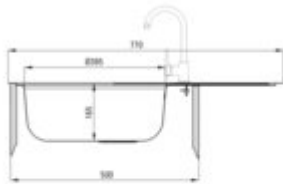

TWIST

Steel sink, 1-bowl with drainer

Product code: ZEU_011B

EAN: 5907650846390

Color: satin

Warranty [years]: 2

Sink

Finish	satin
Surface type	smooth, satin
Material	steel 201
Installation method	inset
Number of bowls	1
Minimum cabinet width [mm]	500
Width [mm]	480
Length [mm]	770
Height [mm]	165
Bowl depth [mm]	165
Cut-out Length [mm]	750
Cut-out Width [mm]	460
Reversible	yes
Equipped with accessories	yes
Drain diameter	3.5"

Sink waste kit

Finish	steel
Plug type	manual
Low siphon/ Space saver	yes
possibility to connect a dishwasher/ washing machine	yes

Features:

- High-strength stainless steel
- The sink is equipped with fittings with a connection to the dishwasher
- Natural antiseptic properties of steel
- Dedicated cleaning agent, safe for cleaned surfaces
- Reversible steel sink - install with the bowl on the left or right side
- Self-drilling tap hole - without voiding the warranty.