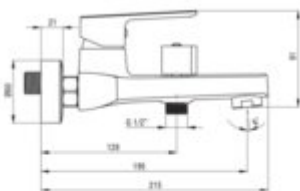

MARO

Bath mixer, wall-mounted

Product code: BLO_010M

EAN: 5908212005507

Color: chrome

Warranty [years]: 5

Mixer

Finish	chrome
Material	brass
Mixer type	single-handle, mixer
Installation method	wall-mounted
Flow class [l/min]	A <= 15 (9.1 - 15)
Acoustic group [dB]	II (20 < x <= 30)

Mixer cartridge

Ceramic cartridge size	35 mm
------------------------	-------

Spout

Material	brass
----------	-------

Function switch

Switch type	ceramic mechanical
-------------	--------------------

Aerator

Aerator type	honeycomb
Aerator size	M28

Features:

- The mixer is equipped with a stream aerator
- Mechanical ceramic function switch
- Only the best materials, the quality of which has been confirmed by laboratory tests
- Cleaning agent for fixtures in all colors available