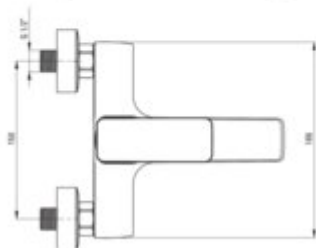

MARO

Bath mixer, wall-mounted

Product code: BLO_010M

EAN: 5908212005507

Color: chrome

Warranty [years]: 5

Mixer

Finish	chrome
Material	brass
Mixer type	single-handle, mixer
Installation method	wall-mounted
Flow class [l/min]	A <= 15 (9.1 - 15)
Acoustic group [dB]	II (20 < x <= 30)

Mixer cartridge

Ceramic cartridge size	35 mm
------------------------	-------

Spout

Material	brass
----------	-------

Function switch

Switch type	ceramic mechanical
-------------	--------------------

Aerator

Aerator type	honeycomb
Aerator size	M28

Features:

- The mixer is equipped with a stream aerator
- Mechanical ceramic function switch
- Only the best materials, the quality of which has been confirmed by laboratory tests
- Cleaning agent for fixtures in all colors available