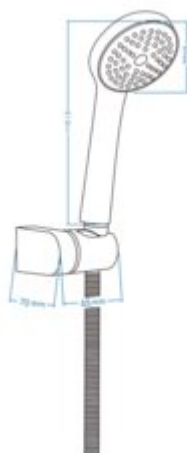

LOCO

Shower set, with fixed bracket

Product code: NLC_041K

EAN: 5907650873143

Color: chrome

Warranty [years]: 2

Shower set

Finish	chrome
--------	--------

Rod	no
-----	----

Point holder	yes
--------------	-----

Hose

Length [mm]	1500
-------------	------

Braid material	stainless steel
----------------	-----------------

Hand shower

Number of functions	1
---------------------	---

Anti-calc	yes
-----------	-----

Hand shower holder

Hand shower angle adjustment	yes
------------------------------	-----

Features:

- Only the best materials, the quality of which has been confirmed by laboratory tests
- Anti-calc hand shower
- Adjustable shower hand angle
- Cleaning agent for fixtures in all colors available