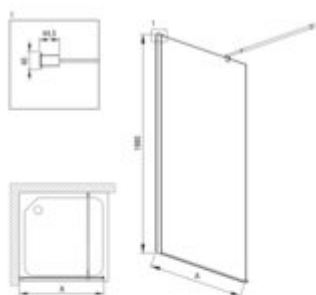

## Shower wall / walk-in, Kerria Plus system

**Product code:** KTS\_037P

**EAN:** 5907650810476

**Color:** chrome

**Warranty [years]:** 5

Model	Size (mm)	A (mm)
KTS_037P	800x1900	200x1710
KTS_037P	900x1900	200x1710
KTS_037P	1000x1900	200x1710
KTS_037P	1100x1900	200x1710
KTS_037P	1200x1900	200x1710
KTS_037P	1300x1900	200x1710
KTS_037P	1400x1900	200x1710

Finish	chrome
Width [mm]	700
Height [mm]	2000
Glass finish	transparent
Glass thickness [mm]	6
Active cover installation	yes
	to be completed with KTS walk-in , possibility of assembly with a KTS movable panel, to be completed with KTS doors
Side dimension [mm]	670
Adjustment range from [mm]	700
Adjustment range up to [mm]	1200
Masking of assembly elements	yes
Profiles levelling the curvature of the walls	yes
Railings	adjustable stiffening the cabin
Tempered glass TOTAL WHITE	yes
Installation without shower tray possible	yes