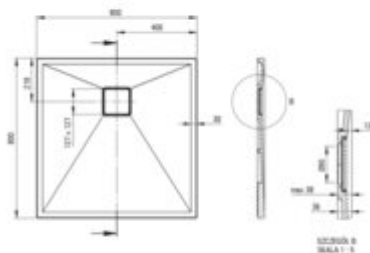

CORREO

Granite shower tray, square

Product code: KQR_N42B

EAN: 5907650837367

Color: nero

Warranty [years]: 10

Finish	nero
Material	granite
Shape	square
Width [mm]	800
Length [mm]	800
Height [mm]	36
Installation method	directly on the spout, on the construction material support, on the floor level
Drain diameter	90
possibility to cut to size	yes
Hydrophobicity	yes

Features:

- Properties of Deante granite: resistance to impact, high temperature, discoloration, therm
- Hydrophobic properties repel water molecules
- For installation at floor level, directly on the screed or supported by construction mater
- Possibility of cutting the granite shower tray
- Warning! The NHC_029C siphon fits this shower tray
- Warning! The NHC_029D siphon fits this shower tray
- Dedicated cleaning agent, safe for cleaned surfaces
- Only the best materials, the quality of which has been confirmed by laboratory tests
- Anti-slip properties of granite shower trays
- The finish enriched with silver ions adds antiseptic properties