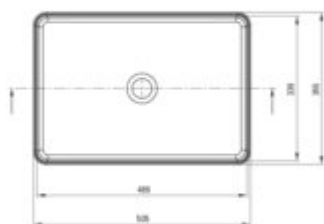

SQUARE Ceramic washbasin, countertop

Product code: CGS_6U5S

EAN: 5907650862697

Color: white

Warranty [years]: 10

Finish	white
Material	ceramic
Installation method	countertop/standing
Width [mm]	355
Length [mm]	505
Height [mm]	120
Depth [mm]	98
Without overflow	yes

Features:

- Hard and durable ceramics does not lose its properties with long use
- Antibacterial coating, preventing the growth of microorganisms
- Only the best materials, the quality of which has been confirmed by laboratory tests
- Dedicated cleaning agent, safe for cleaned surfaces