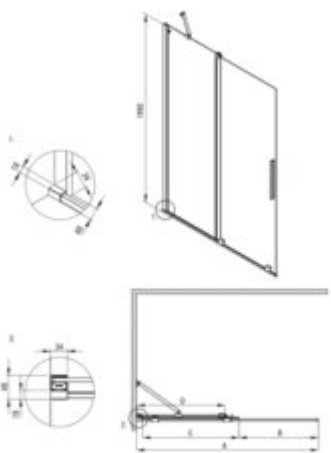

PRIZMA

Shower wall, walk-in

Product code: KTJ_N34R

EAN: 5907650881391

Color: nero

Warranty [years]: 5

Model	Size	A (mm)	B (mm)	C (mm)	D (mm)
KTJ_N30R	800x1950	790-800	210	405	270
KTJ_N30R	900x1950	890-900	260	475	320
KTJ_N30R	1000x1950	990-1000	310	545	370
KTJ_N30R	1200x1950	1190-1200	510	745	570
KTJ_N34R	1400x1950	1390-1400	710	945	770

Finish	nero
Width [mm]	1400
Height [mm]	1950
Glass finish	transparent
Glass thickness [mm]	6
Active cover	yes
Side dimension [mm]	1400
Railings	short to perpendicular wall/long to parallel wall
Reversible doors	yes
Installation without shower tray	yes possible

Features:

- Safe and durable tempered glass
- Possibility to install the cabin without a shower tray, directly on the tiles
- Hydrophobic Active-Cover coating that makes it easier for water to run off the glass
- Dedicated to Active Cover surfaces
- Only the best materials, the quality of which has been confirmed by laboratory tests
- Reversible door that allows the cabin to be mounted on the right or left side
- The set includes two rails - short and long
- Resistance to impacts, chemicals and stains in accordance with PN-EN 14428+A1:2008 norm, c
- Can be combined with a second sliding wall and the Prizma walk-in shower wall
- Possibility of mounting the cabin directly on tiles or on Correo granite (KQR) and Kerria Plus acrylic (KTS) shower trays
- Free combination of elements
- Innovative, durable and easy to clean Nero coating