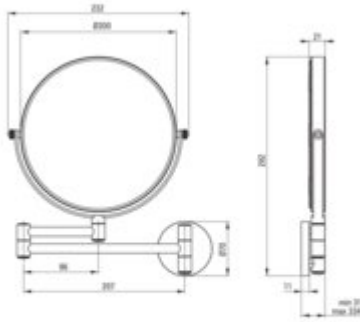

## ROUND

### Cosmetic mirror, on extension arm

**Product code:** ADR\_D811

**EAN:** 5908322031236

**Color:** titanium

**Warranty [years]:** 2

Finish	titanium
Surface type	brushed
Material	steel 304
Height [mm]	282
Width [mm]	232
Depth [mm]	31
Mounting kit included	yes