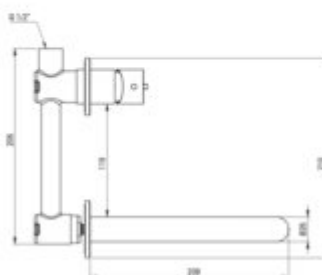

SILIA

Washbasin tap, concealed

Product code: BQS_N54L

EAN: 5907650818243

Color: nero

Warranty [years]: 7

Mixer

Finish	nero
Material	brass
Mixer type	single-handle, mixer
Installation method	concealed
Flow class [l/min]	Z - 4-9 l/min
Acoustic group [dB]	I (x <= 20)

Mixer cartridge

Ceramic cartridge size	25 mm
------------------------	-------

Spout

Spout type	still
Mixer spout range [mm]	201
Material	brass

Aerator (XDCTOPCDO)

Aerator type	honeycomb, swivel
Aerator size	M18.5

Aerator (XDCTOTUDO)

Aerator size	M16.5
--------------	-------

Features:

- Deante Design Studio Collection
- Noble form and timeless simplicity
- Flush-mounted installation ensures the aesthetics of the bathroom
- The movable aerator allows you to direct the water stream
- Only the best materials, the quality of which has been confirmed by laboratory tests
- Innovative, durable and easy to clean Nero coating
- The mixer body is made of the highest quality brass
- The mixer is equipped with a stream aerator
- Z flow class (4-9 l/min) allowing for water consumption reduction
- Cleaning agent for fixtures in all colors available
- The faucet includes a concealed element