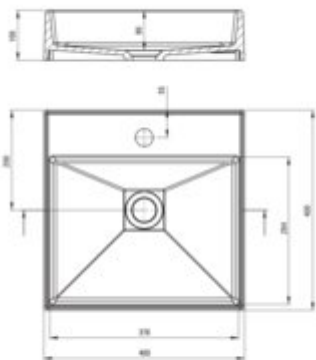

CORREO
Granite washbasin, countertop

Product code: CQR_SU4S

EAN: 5907650826804

Color: metallic grey

Warranty [years]: 10

Finish	metallic grey
Material	granite
Installation method	countertop/standing
Width [mm]	400
Length [mm]	400
Height [mm]	100
Depth [mm]	80
Pre-drilled tap holes	1
Antibacterial	yes
Hydrophobicity	yes
Without overflow	yes

Features:

- Hydrophobic properties repel water molecules
- Properties of Deante granite: resistance to impact, high temperature, discoloration, therm
- Customizable elements - connect consoles and posts your way
- The finish enriched with silver ions adds antiseptic properties
- Dedicated cleaning agent, safe for cleaned surfaces