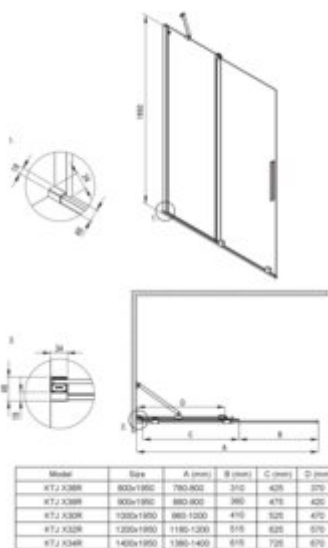

PRIZMA
Shower cabin, rectangular

Product code: KPNCP14S07

EAN: 5907650899778

Color: brushed bronze

Warranty [years]: 5

Showe cabin (KTJ_C34R)

Finish	brushed bronze
Width [mm]	1400
Height [mm]	1950
Glass finish	transparent
Glass thickness [mm]	6
Active cover	yes
Side dimension [mm]	1400
Railings	short to perpendicular wall/long to parallel wall
Reversible doors	yes
Installation without shower tray possible	yes
Possibility to install a railing to a perpendicular wall	yes

Showe cabin (KTJ_C37P)

Finish	brushed bronze
Width [mm]	700
Height [mm]	1950
Glass finish	transparent
Glass thickness [mm]	6
Active cover	yes
Side dimension [mm]	680
Reversible doors	yes
Installation without shower tray possible	yes