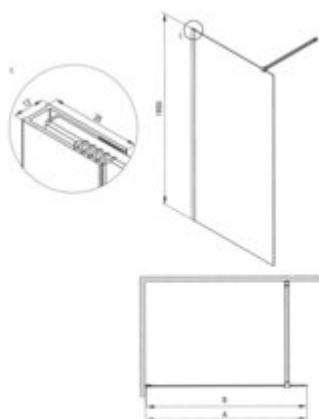

## Shower wall, walk-in

Product code: KTJ\_R32P

EAN: 5907650881650

Color: brushed gold

Warranty [years]: 5

Model	Size	A (mm)	B (mm)
KTJ_R32P	900x1950	800	1950
KTJ_R32P	900x1950	900	1950
KTJ_R32P	900x1950	1000	1950
KTJ_R32P	1100x1950	1000	1950
KTJ_R32P	1100x1950	1100	1950
KTJ_R32P	1200x1950	1100	1950

### Shower door

rails adjustable stiffening the cabin

### Showe cabin

Finish brushed gold

Width [mm] 1200

Height [mm] 1950

Glass finish transparent

Glass thickness [mm] 6

Active cover yes

Side dimension [mm] 1180