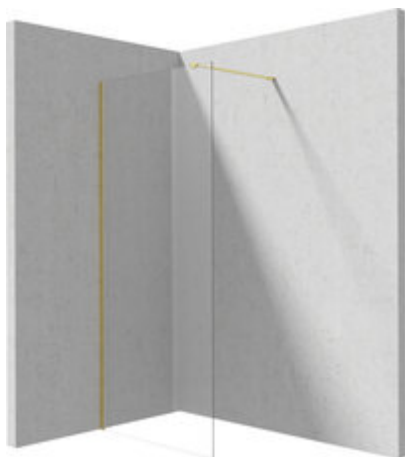

## Shower wall, walk-in

Product code: KTJ\_R32P

EAN: 5907650881650

Color: brushed gold

Warranty [years]: 5

Model	Size	A (mm)	B (mm)
KTJ_R32P	900x1950	800	1950
KTJ_R32P	900x1950	900	1950
KTJ_R32P	900x1950	1000	1950
KTJ_R32P	1100x1950	1000	1950
KTJ_R32P	1100x1950	1100	1950
KTJ_R32P	1200x1950	1100	1950

### Shower door

rails adjustable stiffening the cabin

### Showe cabin

Finish brushed gold

Width [mm] 1200

Height [mm] 1950

Glass finish transparent

Glass thickness [mm] 6

Active cover yes

Side dimension [mm] 1180

### Features:

- Safe and durable tempered glass
- Possibility to install the cabin without a shower tray, directly on the tiles
- Hydrophobic Active-Cover coating that makes it easier for water to run off the glass
- Dedicated to Active Cover surfaces
- Only the best materials, the quality of which has been confirmed by laboratory tests
- Reversible door that allows the cabin to be mounted on the right or left side
- Resistance to impacts, chemicals and stains in accordance with PN-EN 14428+A1:2008 norm, c
- Can be combined with a second sliding wall and the Prizma walk-in shower wall
- Possibility of mounting the cabin directly on tiles or on Correo granite (KQR) and Kerria Plus acrylic (KTS) shower trays
- Free combination of elements
- Innovative and easy to maintain brushed gold coating