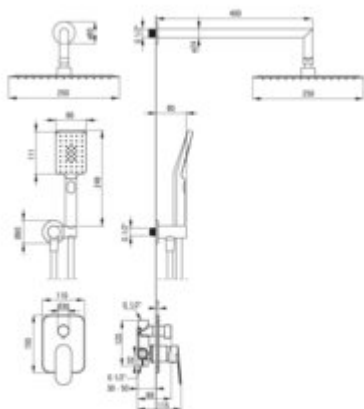

### Mixer

Mixer type	single-handle, mixer
Installation method	concealed
Flow class [l/min]	S - 15.1-19.8 l/min
Acoustic group [dB]	II (20 < x <= 30)

### Spout

Range of shower/ bath spout [mm]	388
----------------------------------	-----

### Shower overhead

Shape	square
Material	stainless steel
Width [mm]	250
Length [mm]	250
Anti-calc	yes
Number of functions	1
Stream type	rain

### Hose

Length [mm]	1500
Braid material	PVC
Anti-twist	1