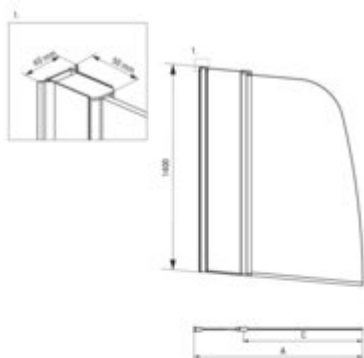

## Bath screen

Product code: KGA\_073P

EAN: 5908212070222

Color: chrome

Warranty [years]: 5

ALPINIA			
Model	Size	A [mm]	C [mm]
KGA 073P	800 x 2000 x 1400	1120 x 1190	800

Finish	chrome
Width [mm]	1150
Height [mm]	1400
Glass finish	transparent
Glass thickness [mm]	6
Active cover	yes
Adjustment range from [mm]	-15
Masking of assembly elements	yes
Profiles levelling the curvature of the walls	yes
Reversible screen	yes
Lifting hinges	yes
Telescopic profile lifting system that allows the screen to be closed inside	no