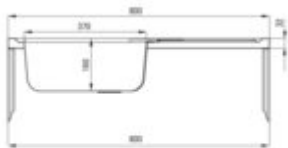

## Steel sink, 1-bowl with drainer

Product code: ZM5\_0110

EAN: 5907650845768

Color: satin

Warranty [years]: 2

### Sink

Finish	satin
Surface type	satin
Material	steel 201
Installation method	lay-on
Number of bowls	1
Minimum cabinet width [mm]	800
Width [mm]	500
Length [mm]	800
Height [mm]	160
Bowl depth [mm]	160
Reversible	yes
Equipped with accessories	yes
Drain diameter	2"