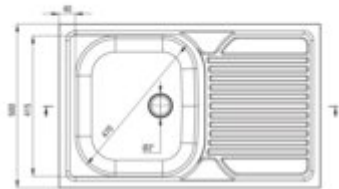

### Sink

Finish	satin
Surface type	satin
Material	steel 201
Installation method	lay-on
Number of bowls	1
Minimum cabinet width [mm]	800
Width [mm]	500
Length [mm]	800
Height [mm]	160
Bowl depth [mm]	160
Reversible	yes
Equipped with accessories	yes
Drain diameter	2"