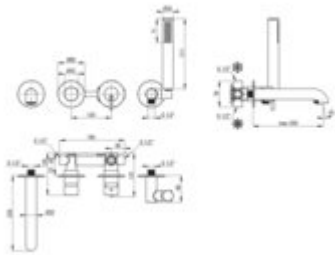

SILIA

Bath mixer, 4-hole

Product code: BQS_A18P

EAN: 5907650858287

Color: bianco

Warranty [years]: 7

Mixer

Finish	bianco
Material	brass
Mixer type	single-handle, mixer
Installation method	concealed
Total mixer height [mm]	226
Flow class [l/min]	A <= 15 (9.1 - 15)
Acoustic group [dB]	I (x <= 20)

Mixer cartridge

Ceramic cartridge size	35 mm
------------------------	-------

Spout

Spout type	still
Material	brass

Function switch

Switch type	click mechanical
-------------	------------------

Aerator

Aerator type	silicone, laminar
Aerator size	M24

Hose

Length [mm]	1500
Anti-twist	1

Hand shower

Number of functions	1
Anti-calc	yes
Additional features	cool-out

Features:

- Deante Design Studio Collection
- The faucet includes a concealed element
- Noble form and timeless simplicity
- Only the best materials, the quality of which has been confirmed by laboratory tests
- Flush-mounted installation ensures the aesthetics of the bathroom
- Mechanical ceramic Click type function switch
- Adjustable shower hand angle
- Innovative and easy-to-maintain coating - bianco
- Anti-calc hand shower
- Anti-twist system, preventing the hose from twisting
- Durable hose ends made of brass
- Silicone aerator for easy limescale removal
- Cool-out hand shower
- Cleaning agent for fixtures in all colors available