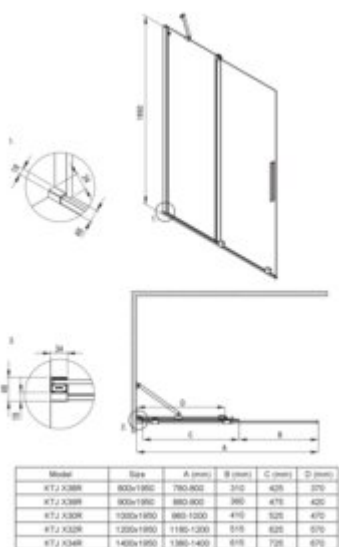

PRIZMA Shower wall, walk-in

Product code: KTJ_R39R

EAN: 5907650839286

Color: brushed gold

Warranty [years]: 5

Finish	brushed gold
Width [mm]	900
Height [mm]	1950
Glass finish	transparent
Glass thickness [mm]	6
Active cover	yes
Side dimension [mm]	900
Railings	short to perpendicular wall/long to parallel wall
Tempered glass TOTAL WHITE	no
Reversible doors	yes
Installation without shower tray possible	yes
Possibility to install a railing to a perpendicular wall	yes

Features:

- Only the best materials, the quality of which has been confirmed by laboratory tests
- Hydrophobic Active-Cover coating that makes it easier for water to run off the glass
- TOTALWHITE transparent glass
- Possibility to install the cabin without a shower tray, directly on the tiles
- Safe and durable tempered glass
- Dedicated to Active Cover surfaces
- Resistance to impacts, chemicals and stains in accordance with PN-EN 14428+A1:2008 norm, c
- Reversible door that allows the cabin to be mounted on the right or left side
- Can be combined with a second sliding wall and the Prizma walk-in shower wall
- Dedicated cleaning agent, safe for cleaned surfaces
- Possibility of mounting the cabin directly on tiles or on Correo granite (KQR) and Kerria Plus acrylic (KTS) shower trays
- The set includes two rails - short and long
- Free combination of elements
- Coating applied using the PVD method