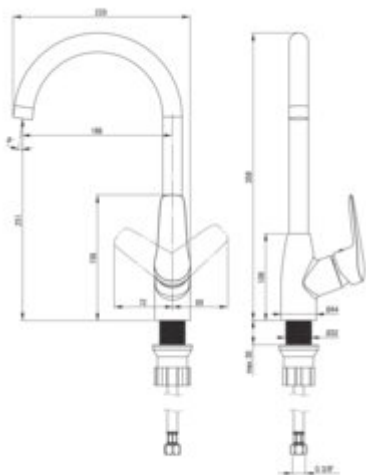

## Mixer

Finish	nero
Material	brass
Mixer type	mixer, single-handle
Installation method	standing
Total mixer height [mm]	340
Flow class [l/min]	S - 15.1-19.8 l/min
Acoustic group [dB]	II (20 < x <= 30)

## Mixer cartridge

Ceramic cartridge size	35 mm
------------------------	-------

## Spout

Spout type	swivel
Material	steel 304

## Connecting hose

Length [mm]	350
Installation thread	3/8"
Connection thread	M10