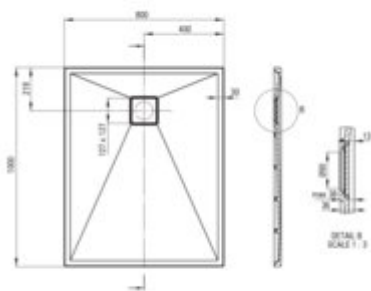

CORREO

Granite shower tray, rectangular

Product code: KQR_546B

EAN: 5907650883906

Color: beige

Warranty [years]: 10

Material	granite
Shape	rectangular
Width [mm]	800
Length [mm]	1000
Height [mm]	36
Installation method	on the floor level, on the construction material support, directly on the spout
Drain diameter	90
possibility to cut to size	yes
Hydrophobicity	yes

Features:

- Properties of Deante granite: resistance to impact, high temperature, discoloration, therm
- Hydrophobic properties repel water molecules
- The finish enriched with silver ions adds antiseptic properties
- For installation at floor level, directly on the screed or supported by construction mater
- Possibility of cutting the granite shower tray
- Warning! The NHC_029C siphon fits this shower tray
- Warning! The NHC_029D siphon fits this shower tray
- Anti-slip properties of granite shower trays
- Dedicated cleaning agent, safe for cleaned surfaces
- Only the best materials, the quality of which has been confirmed by laboratory tests