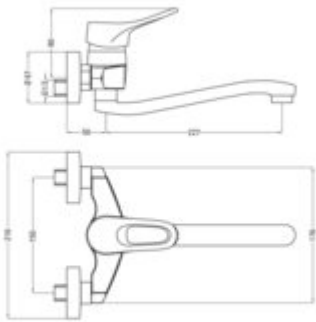

**VERO**  
Kitchen tap, wall-mounted

**Product code:** BOW\_080M

**EAN:** 5908212061077

**Color:** chrome

**Warranty [years]:** 5

**Mixer**

Finish	chrome
Material	brass
Mixer type	single-handle, mixer
Installation method	wall-mounted
Flow class [l/min]	A ≤ 15 (9.1 - 15)
Acoustic group [dB]	I (x ≤ 20)

**Mixer cartridge**

Ceramic cartridge size	40 mm
------------------------	-------

**Spout**

Spout type	swivel
Mixer spout range [mm]	277
Material	stainless steel

**Aerator**

Aerator type	honeycomb
Aerator size	M24