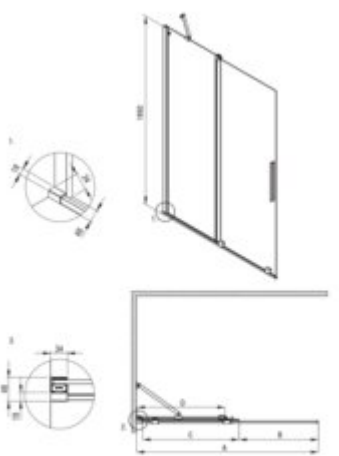

PRIZMA Shower wall, walk-in

Product code: KTJ_A30R

EAN: 5907650849322

Color: bianco

Warranty [years]: 5

Model	Size	A (mm)	B (mm)	C (mm)	D (mm)
KTJ K30R	800x1950	780-800	310	420	370
KTJ K30R	900x1950	880-900	360	470	420
KTJ K30R	1000x1950	980-1000	410	520	470
KTJ K30R	1200x1950	1180-1200	510	620	570
KTJ K30R	1400x1950	1380-1400	610	720	670

Width [mm]	1000
Height [mm]	1950
Glass finish	transparent
Glass thickness [mm]	6
Active cover	yes
Side dimension [mm]	1000
Railings	short to perpendicular wall/long to parallel wall
Tempered glass TOTAL WHITE	no
Reversible doors	yes
Installation without shower tray	yes possible
Possibility to install a railing to a perpendicular wall	yes

Features:

- Can be combined with a second sliding wall and the Prizma walk-in shower wall
- Safe and durable tempered glass
- Possibility to install the cabin without a shower tray, directly on the tiles
- Hydrophobic Active-Cover coating that makes it easier for water to run off the glass
- Dedicated to Active Cover surfaces
- Only the best materials, the quality of which has been confirmed by laboratory tests
- Reversible door that allows the cabin to be mounted on the right or left side
- The railings give the structure rigidity
- Resistance to impacts, chemicals and stains in accordance with PN-EN 14428+A1:2008 norm, c
- Dedicated cleaning agent, safe for cleaned surfaces
- Possibility of mounting the cabin directly on tiles or on Correo granite (KQR) and Kerria Plus acrylic (KTS) shower trays
- The set includes two rails - short and long
- Free combination of elements