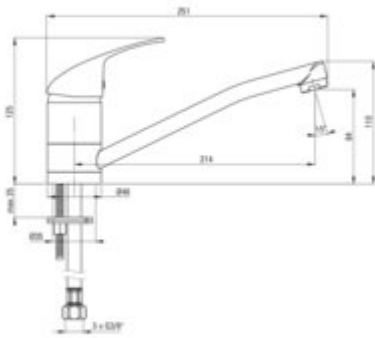

### Mixer

Finish	chrome
Material	brass, stainless steel
Mixer type	for the heaters
Installation method	standing
Total mixer height [mm]	125
Flow class [l/min]	S - 15.1-19.8 l/min
Acoustic group [dB]	II (20 < x <= 30)

### Spout

Spout type	swivel
Mixer spout range [mm]	214
Material	stainless steel

### Aerator

Aerator type	other
Aerator size	M24

### Connecting hose

Length [mm]	500
Installation thread	3/8"
Connection thread	M8