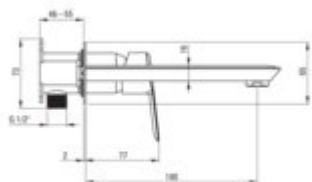

ARNIKA

Washbasin tap, concealed

Product code: BQA_R54L

EAN: 5907650833451

Color: brushed gold

Warranty [years]: 7

Mixer

Finish	brushed gold
Material	brass
Mixer type	single-handle, mixer
Installation method	concealed
Total mixer height [mm]	252
Flow class [l/min]	Z - 4-9 l/min
Acoustic group [dB]	I (x <= 20)

Mixer cartridge

Ceramic cartridge size	35 mm
------------------------	-------

Spout

Spout type	still
Mixer spout range [mm]	180
Material	brass

Aerator

Aerator type	silicone
Aerator size	M24

Features:

- Design full of beauty and harmony
- The variety of colours gives many arrangement possibilities
- Innovative and easy to maintain brushed gold coating
- The mixer body is made of the highest quality brass
- The mixer is equipped with a stream aerator
- Silicone aerator for easy limescale removal
- Flush-mounted installation ensures the aesthetics of the bathroom
- Z flow class (4-9 l/min) allowing for water consumption reduction
- Only the best materials, the quality of which has been confirmed by laboratory tests
- Cleaning agent for fixtures in all colors available
- The faucet includes a concealed element
- Coating applied using the PVD method
- Deante Design Studio Collection