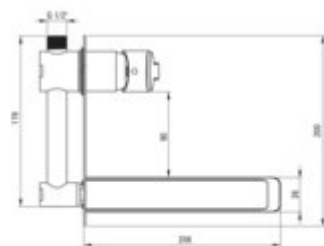

ARNIKA

Washbasin tap, concealed

Product code: BQA_R54L

EAN: 5907650833451

Color: brushed gold

Warranty [years]: 7

Mixer

Finish	brushed gold
Material	brass
Mixer type	single-handle, mixer
Installation method	concealed
Total mixer height [mm]	252
Flow class [l/min]	Z - 4-9 l/min
Acoustic group [dB]	I (x <= 20)

Mixer cartridge

Ceramic cartridge size	35 mm
------------------------	-------

Spout

Spout type	still
Mixer spout range [mm]	180
Material	brass

Aerator

Aerator type	silicone
Aerator size	M24

Features:

- Design full of beauty and harmony
- The variety of colours gives many arrangement possibilities
- Innovative and easy to maintain brushed gold coating
- The mixer body is made of the highest quality brass
- The mixer is equipped with a stream aerator
- Silicone aerator for easy limescale removal
- Flush-mounted installation ensures the aesthetics of the bathroom
- Z flow class (4-9 l/min) allowing for water consumption reduction
- Only the best materials, the quality of which has been confirmed by laboratory tests
- Cleaning agent for fixtures in all colors available
- The faucet includes a concealed element
- Coating applied using the PVD method
- Deante Design Studio Collection