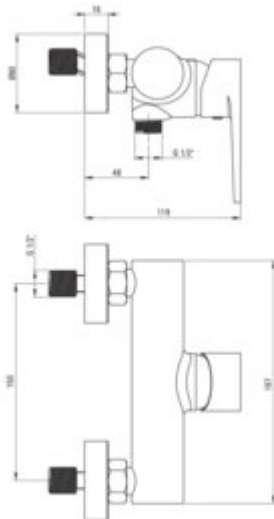

TUBO

Shower mixer, wall-mounted

Product code: BUT_040M

EAN: 5907650812821

Color: chrome

Warranty [years]: 7

Mixer

Finish	chrome
Material	brass
Mixer type	single-handle, mixer
Installation method	wall-mounted
Total mixer height [mm]	119
Flow class [l/min]	A <= 15 (9.1 - 15)
Acoustic group [dB]	I (x <= 20)

Mixer cartridge

Ceramic cartridge size	35 mm
------------------------	-------

Features:

- Only the best materials, the quality of which has been confirmed by laboratory tests
- The mixer body is made of the highest quality brass
- Cleaning agent for fixtures in all colors available