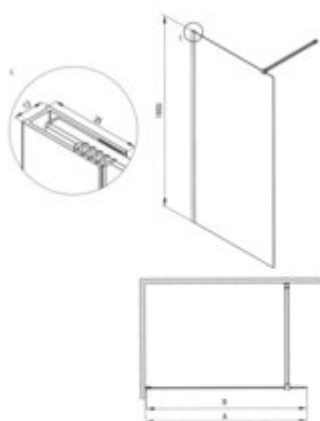

PRIZMA
Shower wall, walk-in

Product code: KTJ_A39P

EAN: 5907650849353

Color: bianco

Warranty [years]: 5

Model	Size	A (mm)	B (mm)
KTJ_A39P	900x1950	880	1950
KTJ_A39P	880x1950	880	1950
KTJ_A39P	800x1950	800	1950
KTJ_A39P	1100x1950	880	1950
KTJ_A39P	1200x1950	880	1950
KTJ_A39P	1200x1950	1100	1950

Shower door

rails adjustable stiffening the cabin

Showe cabin

Width [mm]	900
Height [mm]	1950
Glass finish	transparent
Glass thickness [mm]	6
Active cover	yes
Side dimension [mm]	880
Tempered glass TOTAL WHITE	no
Reversible doors	yes
Installation without shower tray	yes possible

Features:

- Safe and durable tempered glass
- Possibility to install the cabin without a shower tray, directly on the tiles
- Hydrophobic Active-Cover coating that makes it easier for water to run off the glass
- Dedicated to Active Cover surfaces
- Only the best materials, the quality of which has been confirmed by laboratory tests
- Reversible door that allows the cabin to be mounted on the right or left side
- The railings give the structure rigidity
- Resistance to impacts, chemicals and stains in accordance with PN-EN 14428+A1:2008 norm, c
- Dedicated cleaning agent, safe for cleaned surfaces
- Free combination of elements