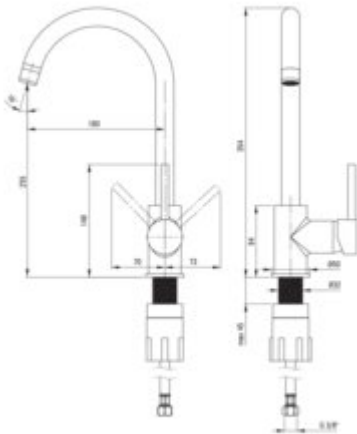

#### Mixer

Finish	anthracite metallic
Material	brass
Mixer type	single-handle, mixer
Installation method	standing
Total mixer height [mm]	350
Flow class [l/min]	Z - 4-9 l/min
Acoustic group [dB]	I (x <= 20)

#### Mixer cartridge

Ceramic cartridge size	35 mm
------------------------	-------

#### Spout

Spout type	swivel
Mixer spout range [mm]	195
Material	stainless steel

#### Connecting hose

Length [mm]	450
Installation thread	3/8"
Connection thread	M10