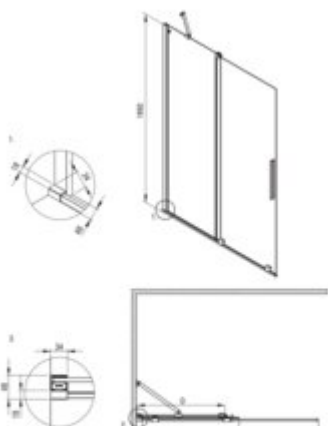

PRIZMA
Shower cabin, square

Product code: KPNFP09P09

EAN: 5907650884149

Color: brushed steel

Warranty [years]: 5

Model	Type	A (mm)	B (mm)	C (mm)	D (mm)
KTJ K388	800x1950	790-800	310	620	570
KTJ K388	900x1950	880-900	360	670	620
KTJ K326	1200x1950	1180-1200	410	720	670
KTJ K326	1200x1950	1180-1200	510	820	670
KTJ K348	1400x1950	1380-1400	510	720	670

Showe cabin

Width [mm]	900
Height [mm]	1950
Glass finish	transparent
Glass thickness [mm]	6
Active cover	yes
Side dimension [mm]	900
Railings	short to perpendicular wall/long to parallel wall
Tempered glass TOTAL WHITE	no
Reversible doors	yes
Installation without shower tray	yes possible
Possibility to install a railing to a perpendicular wall	yes

Features:

- Hydrophobic Active-Cover coating that makes it easier for water to run off the glass
- Possibility to install the cabin without a shower tray, directly on the tiles
- Possibility of mounting the cabin directly on tiles or on Correo granite (KQR) and Kerria Plus acrylic (KTS) shower trays
- Safe and durable tempered glass
- Resistance to impacts, chemicals and stains in accordance with PN-EN 14428+A1:2008 norm, c
- The railings give the structure rigidity
- Only the best materials, the quality of which has been confirmed by laboratory tests
- Dedicated to Active Cover surfaces
- Innovative and easy to maintain brushed steel coating
- Dedicated cleaning agent, safe for cleaned surfaces