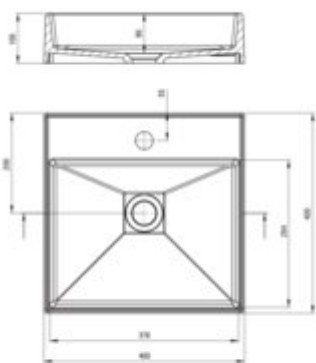

CORREO
Granite washbasin, countertop

Product code: CQR_NU4S

EAN: 5907650826798

Color: nero

Warranty [years]: 10

Finish	nero
Material	granite
Installation method	countertop/standing
Width [mm]	400
Length [mm]	400
Height [mm]	100
Depth [mm]	80
Pre-drilled tap holes	1
Antibacterial	yes
Hydrophobicity	yes
Without overflow	yes

Features:

- Properties of Deante granite: resistance to impact, high temperature, discoloration, therm
- Customizable elements - connect consoles and posts your way
- Hydrophobic Active-Cover coating that makes it easier for water to run off the glass
- Dedicated cleaning agent, safe for cleaned surfaces
- The finish enriched with silver ions adds antiseptic properties