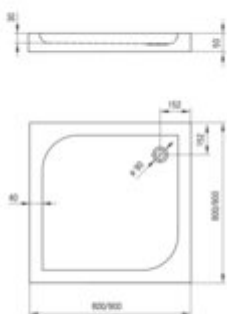

CUBIC

Acrylic shower tray, square

Product code: KTK_041B

EAN: 5908212008133

Color: white

Warranty [years]: 2

Finish	white
Material	acrylic
Shape	square
Width [mm]	900
Length [mm]	900
Height [mm]	50
Depth [mm]	30
Installation method	directly on the spout, on the floor level, on the construction material support
Drain diameter	90

Features:

- Durable acrylic material that maintains its shine and color
- For installation at floor level, directly on the screed or supported by construction mater
- Warning! The NHC_029C siphon fits this shower tray
- Dedicated cleaning agent, safe for cleaned surfaces
- Only the best materials, the quality of which has been confirmed by laboratory tests
- Warning! The NHC_029D siphon fits this shower tray