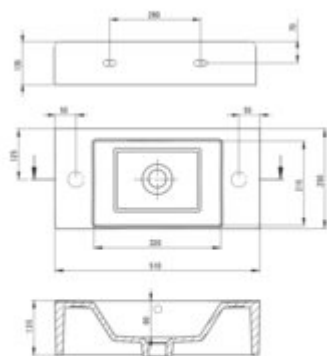

HIACYNT NEW

Ceramic washbasin, countertop/wall-mounted

Product code: CDY_6U2L

EAN: 5907650839224

Color: white

Warranty [years]: 10

Finish	white
Material	ceramic
Installation method	countertop/standing, wall-mounted
Width [mm]	250
Length [mm]	510
Height [mm]	135
Depth [mm]	90
Hole for the tap	yes

Features:

- Hard and durable ceramics does not lose its properties with long use
- Antibacterial coating, preventing the growth of microorganisms
- Only the best materials, the quality of which has been confirmed by laboratory tests
- Dedicated cleaning agent, safe for cleaned surfaces