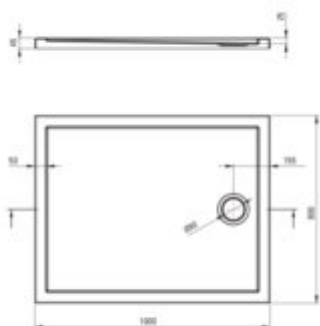

PRIZMA

Acrylic shower tray, rectangular

Product code: KTJ_086B

EAN: 5907650872252

Color: white

Warranty [years]: 2

Finish	white
Material	acrylic
Shape	rectangular
Width [mm]	800
Length [mm]	1000
Height [mm]	45
Installation method	directly on the spout, on the floor level, on the construction material support
Drain diameter	90

Features:

- Durable acrylic material that maintains its shine and color
- Only the best materials, the quality of which has been confirmed by laboratory tests
- For installation at floor level, directly on the screed or supported by construction mater
- Note! The NHC_029C and NHC_029D siphons are compatible with the shower tray.