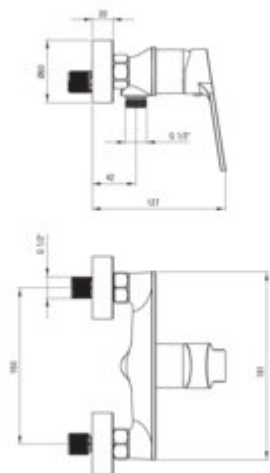

LOCO

Shower mixer, wall-mounted

Product code: BLC_040M

EAN: 5907650871163

Color: chrome

Warranty [years]: 5

Mixer

Finish	chrome
Material	brass
Mixer type	single-handle, mixer
Installation method	wall-mounted
Flow class [l/min]	S - 15.1-19.8 l/min
Acoustic group [dB]	II (20 < x <= 30)

Mixer cartridge

Ceramic cartridge size	35 mm
------------------------	-------

Features:

- The mixer body is made of the highest quality brass
- Only the best materials, the quality of which has been confirmed by laboratory tests
- The mounting sleeve facilitates the installation of the mixer
- Cleaning agent for fixtures in all colors available