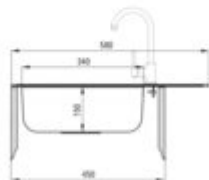

### Sink

Finish	décor
Surface type	décor
Material	steel 201
Installation method	inset
Number of bowls	1
Minimum cabinet width [mm]	450
Width [mm]	510
Length [mm]	580
Height [mm]	150
Bowl depth [mm]	150
Cut-out Length [mm]	560
Cut-out Width [mm]	490
Reversible	yes
Equipped with accessories	yes
Drain diameter	3.5"