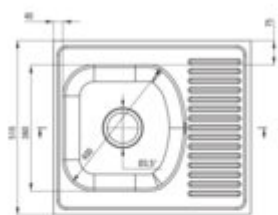

### Sink

Finish	décor
Surface type	décor
Material	steel 201
Installation method	inset
Number of bowls	1
Minimum cabinet width [mm]	450
Width [mm]	510
Length [mm]	580
Height [mm]	150
Bowl depth [mm]	150
Cut-out Length [mm]	560
Cut-out Width [mm]	490
Reversible	yes
Equipped with accessories	yes
Drain diameter	3.5"