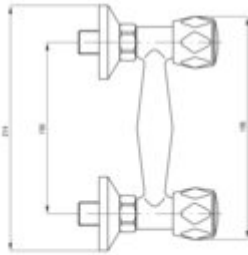

TENO

Shower mixer, wall-mounted

Product code: BON_041D

EAN: 5908212049709

Color: chrome

Warranty [years]: 5

Mixer

Finish	chrome
Material	brass
Mixer type	two-handle, mixer
Installation method	wall-mounted
Total mixer height [mm]	104
Flow class [l/min]	S - 15.1-19.8 l/min
Acoustic group [dB]	II (20 < x <= 30)

Mixer cartridge

Ceramic cartridge size	1/2"
------------------------	------

Hose

Length [mm]	1500
-------------	------

Hand shower

Number of functions	1
---------------------	---

Features:

- Cleaning agent for fixtures in all colors available